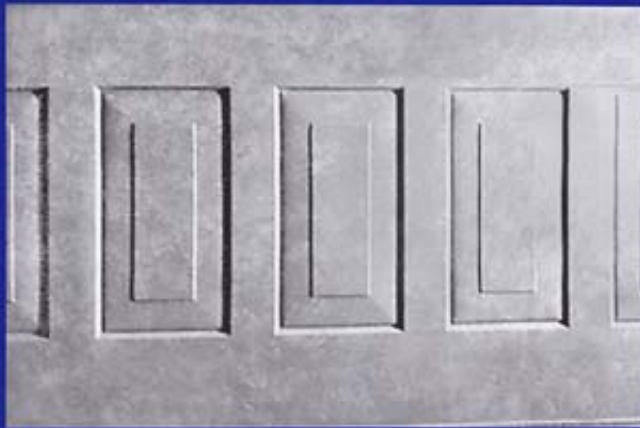

For any further enquiries regarding the Plaster Products or delivery options please
contact Geoff or Diana:

Ph: (02) 6662 4190

Mob: 0427 100 653

WALL PANELS

FEDERATION 1200 x 800mm

COLONIAL 1200 x 900mm

Add traditional charm and old style character to your home by using Coffs Coast Plaster Products Wall Panels in your Hall, Living Area and any room.